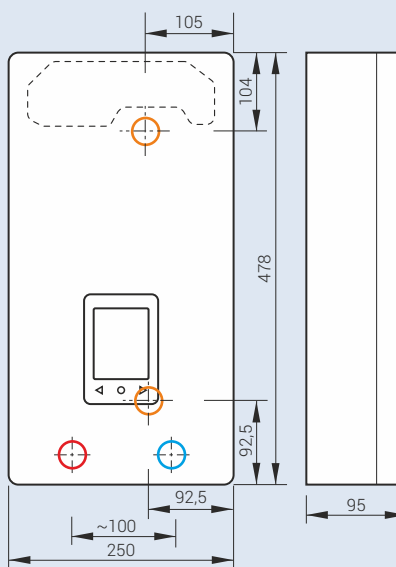

LCD display

- energy and water consumption statistics,
- display of inlet and outlet water temperature,
- display of flow rate,
- display of currently selected device power,
- maximum temperature limit setting for burn protection,
- memory for 3 most frequently used temperatures.

Android
iOS

Applications

from 10kW from 12kW from 18kW

Dimensions

The special hanger facilitates the installation of PPE4 in the place of the old heater of any brand.

inlet and outlet section G 1/2"

- cold water inlet
- hot water inlet
- electric cable connection point

Technical data

Type	Rated power / Rated voltage	Supply water pressure (MPa)	Rated current (A)	Min. connecting wires section mm ²	Efficiency (Δt=30°) (l/min.)
PPE4.M-10/11/12/15	10/11/12/15 kW / 400V 3~	0,1 - 1,0	3x14,5/15,9/17,3/21,7	4 x 2,5	4,3/5,2/5,8/7,2
PPE4.M-17/18/21/24	17/18/21/24 kW / 400V 3~	0,1 - 1,0	3x24,7/26,0/30,3/34,6	4 x 6	8,1/8,7/10,1/11,6
PPE4.M-27	27 kW / 400V 3~	0,1 - 1,0	3x39	4 x 6	13,0