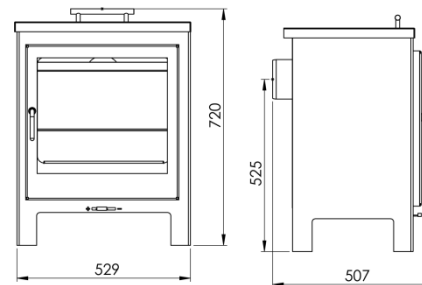

DOVER EcoDesign

PANADERO

MEASURES

DIMENSIONS H x W x D	720x529x507 mm
GROSS/NET WEIGHT	97/89 kg
FIREWOOD ENTRANCE	400x300 mm
SMOKE FLUE	Ø 120-125 mm Horizontal

CHARACTERISTICS

CAST IRON GRILL AND DOOR	
NOMINAL HEAT OUTPUT	8 KW
EFFICIENCY	77 %
CO EMISSIONS	0,10 %
HEAT RESISTANT PAINT	800°C
CERAMIC GLASS HEAT RESISTANCE	750°C

EAN 8426964187151
REF. PANADERO 18715

PRODUCT PLUS

ECODESIGN 2022

OVEN

WOOD LOGS 45 CM

HEATING VOLUME

CLEAN GLASS SYSTEM

DOUBLE COMBUSTION

DOUBLE STEEL BODY
SHEET 4 + 3 MM

A

Art. 15a B-VG **BImSchV2**

flamme
VERTE

Le label
du chauffage
au bois

7 ★