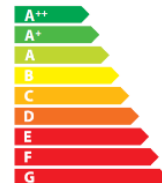

DOVER EcoDesign

PANADERO

MEASURES

DIMENSIONS H x W x D	720x529x507 mm
GROSS/NET WEIGHT	97/89 kg
FIREWOOD ENTRANCE	400x300 mm
SMOKE FLUE	Ø 120-125 mm Horizontal

CHARACTERISTICS

CAST IRON GRILL AND DOOR	
NOMINAL HEAT OUTPUT	8 KW
EFFICIENCY	77 %
CO EMISSIONS	0,10 %
HEAT RESISTANT PAINT	800°C
CERAMIC GLASS HEAT RESISTANCE	750°C

EAN 8426964187151
REF. PANADERO 18715

PRODUCT PLUS

ECODESIGN 2022

OVEN

WOOD LOGS 45 CM

HEATING VOLUME

CLEAN GLASS SYSTEM

DOUBLE COMBUSTION

DOUBLE STEEL BODY
SHEET 4 + 3 MM

A

Art. 15a B-VG **BImSchV2**

flamme
VERTE

Le label
du chauffage
au bois

7 ★