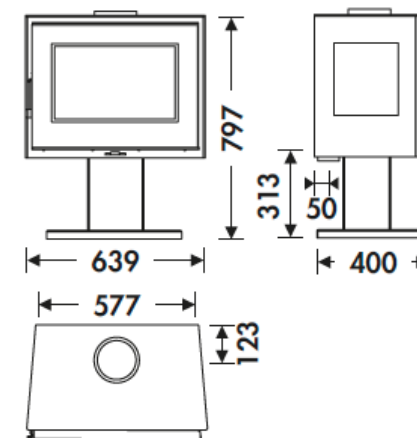

ATLANTIC 3V EcoDesign

PANADERO

MEASURES

DIMENSIONS H x W x D	797x639x400 mm
GROSS/NET WEIGHT	101/97 kg
FIREWOOD ENTRANCE	465x260 mm
SMOKE FLUE	Ø 150-153 mm Top

CHARACTERISTICS

CAST IRON GRILL	
THREE-SIDED VISION	
STEEL BODY SHEET	4 mm
NOMINAL HEAT OUTPUT	5,9 KW
EFFICIENCY	77 %
CO EMISSIONS	0,10 %
HEAT RESISTANT PAINT	800°C
CERAMIC GLASS HEAT RESISTANCE	750°C

EAN 8426964184815
REF. PANADERO 18481

PRODUCT PLUS

ECODESIGN 2022

EXTERNAL AIR INTAKE

VERMICULITE LINING

WOOD LOGS 50 CM

HEATING VOLUME

CLEAN GLASS SYSTEM

PRINTED GLASS

TRIPLE COMBUSTION

Art. 15a B-VG **BImSchV2**

ATLANTIC